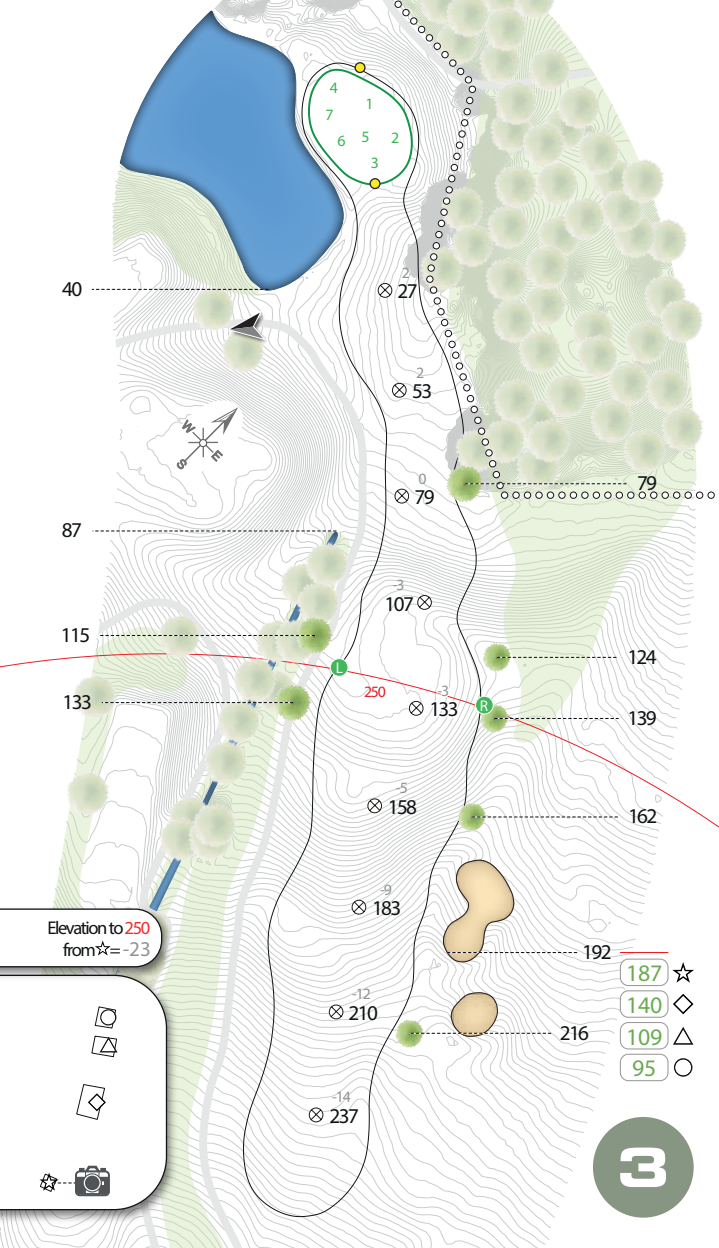

Represents out of bounds areas for the hole

Green numbers represent possible pin locations for the hole

Symbols:

Drain Covers

Tee Positions

Sprinklers

Left & Right of Fairways

Next Tee Direction

300

3

L

R

Elevation to 250
from ☆ = -23

- 187 ☆
- 140 ◇
- 109 △
- 95 ○

40

87

115

133

27

53

79

107

133

158

183

210

237

79

124

139

162

192