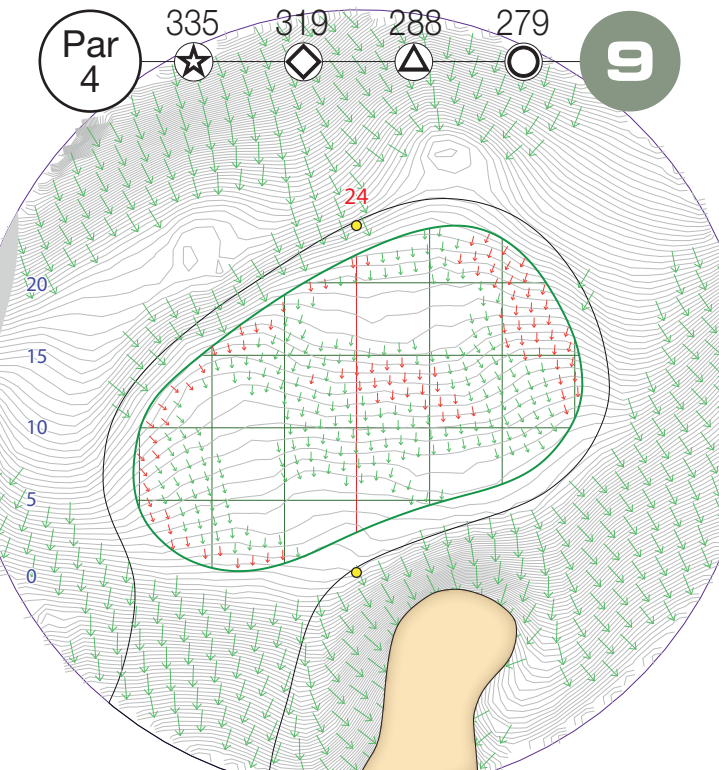

Represents out of bounds areas for the hole

Green numbers represent possible pin locations for the hole

Symbols:

Drain Covers

Tee Positions

Sprinklers

Left & Right of Fairways

Next Tee Direction

◇243

△204

○197

R

★262

◇232

△193

○185

233

202

163

155

Elevation to 250
from ☆ = +18

Par
4

335

319

288

279

9

L

★250

◇235

△204

○195