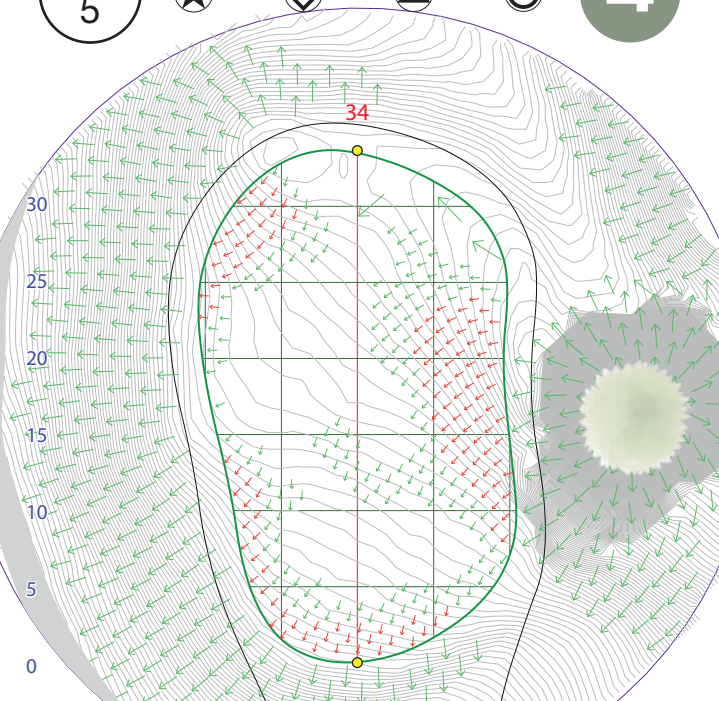

Par
5

470

454

415

405

4

★ 180

◇ 164

△ 128

○ 118

L

R