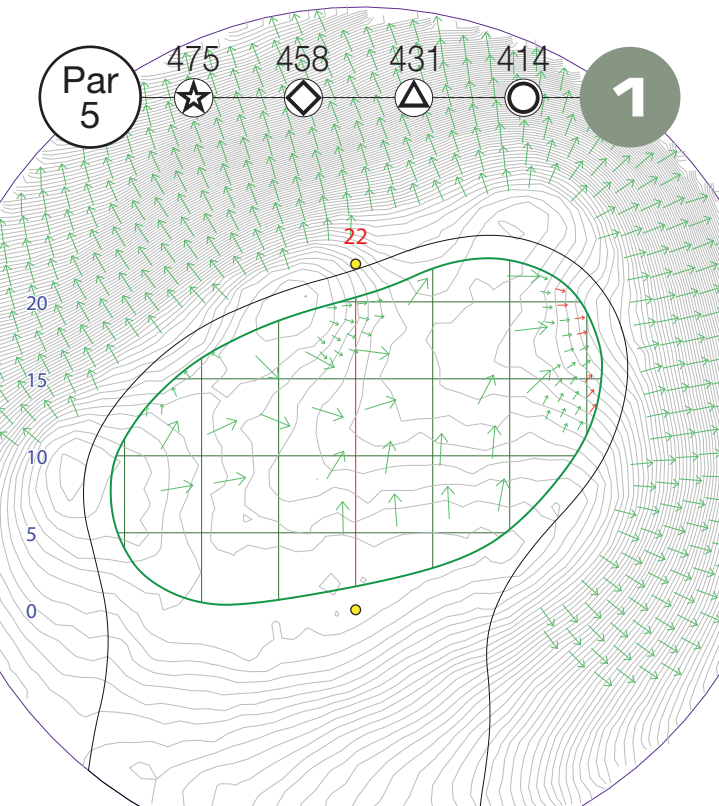

Smaller arrows indicate prominent slopes with red being the steepest; all arrows point down-hill

Larger arrows indicate general direction of slope, all arrows point down-hill

Black numbers are the measurements to this point from the front edge of the green - ●

Elevation boxes indicate driving distance and elevation from back of tee to the arc line shown

Grey numbers above measurements indicate the elevation change in metres to the front of the green

Distances from each tee location in metres

Represents out of bounds areas for the hole

Green numbers represent possible pin locations for the hole

Symbols:

Drain Covers

Tee Positions

Sprinklers

Left & Right of Fairways

Next Tee Direction

Tee Photo Location

Compass Point

Front & Back of Greens

- ★ 244
- ◇ 227
- △ 200
- 183

L

R

32

46