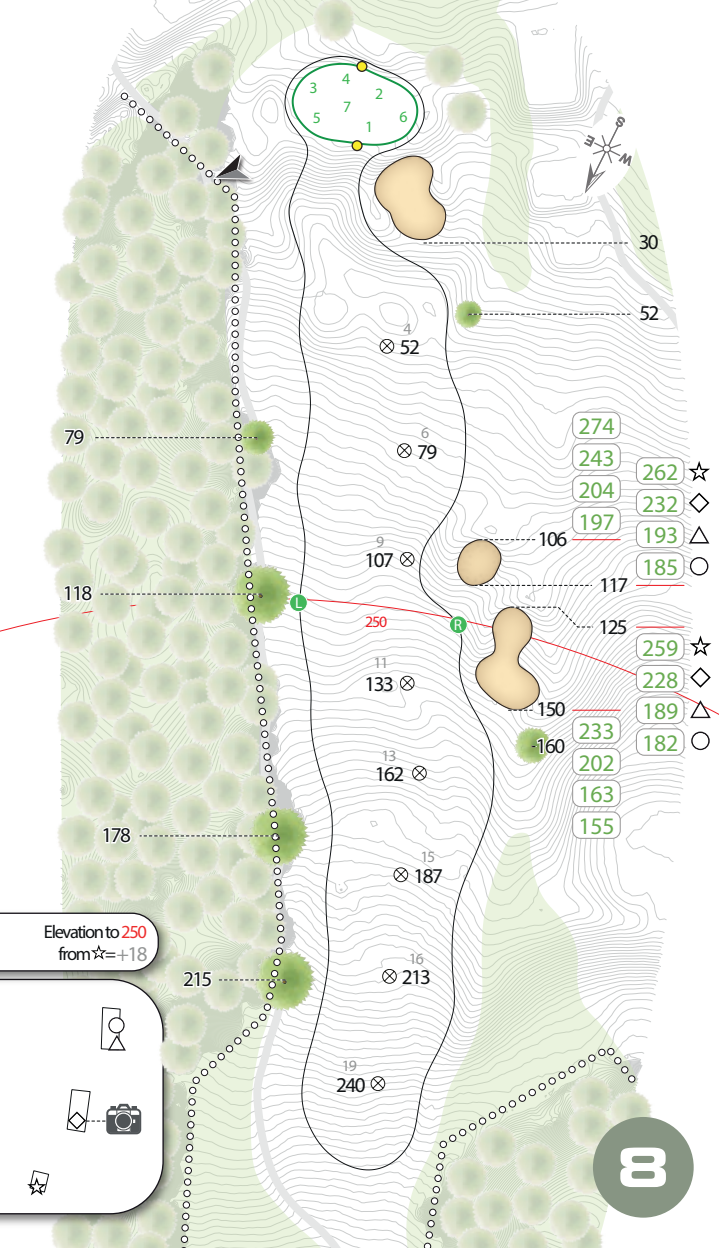

LEGEND

All distances are measured in **METRES** to the **FRONT** of the green.

Grey lines indicate the ground contours

Red number on green pages indicates green depth in metres from the front edge of the green - ●

Represents out of bounds areas for the hole

Green numbers represent possible pin locations for the hole

Symbols:

Drain Covers

Tee Positions

Sprinklers

Left & Right of Fairways

Next Tee Direction

◇243

△204

○197

R

★262

◇232

△193

○185

233

202

163

155

Elevation to 250
from ☆ = +18

Par
4

335

319