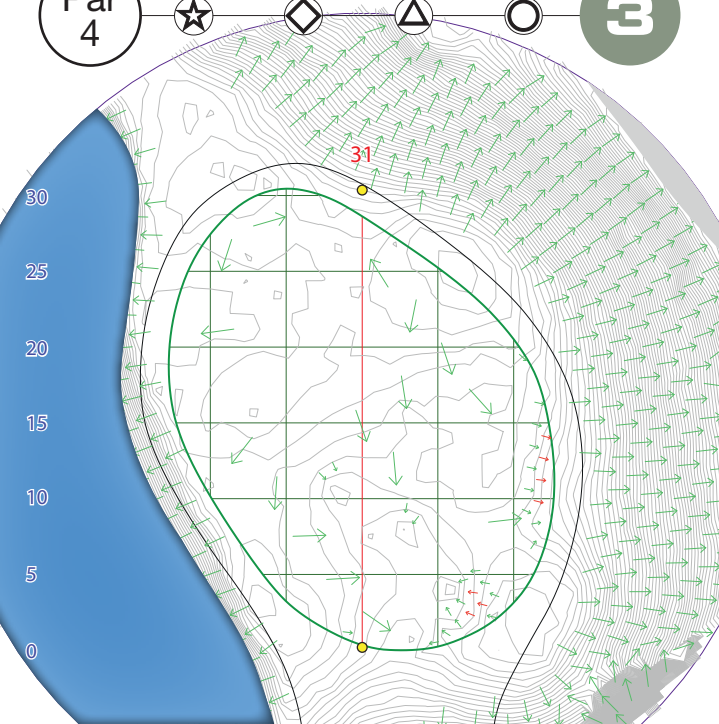

Par
4

391

350

315

300

3

L

R