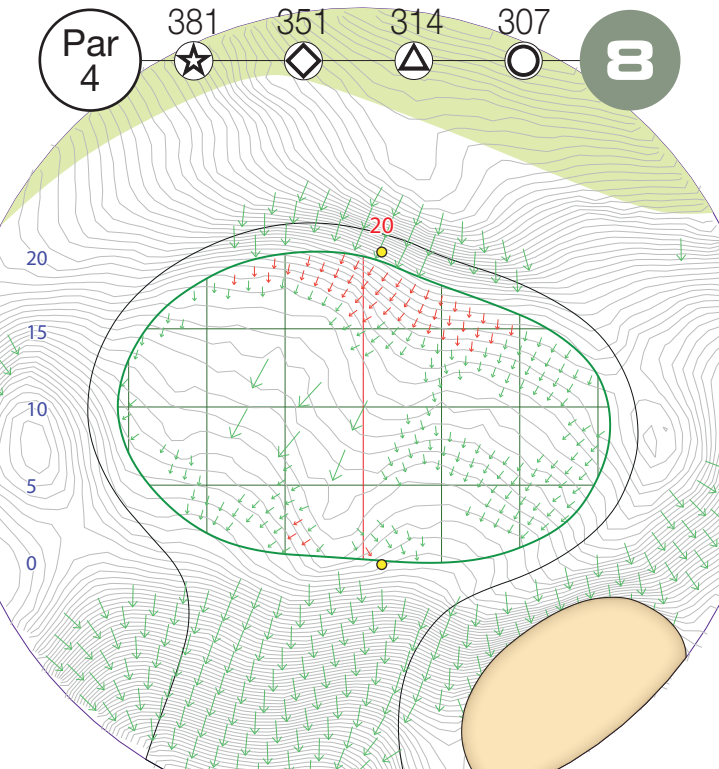

LEGEND

All distances are measured in **METRES** to the **FRONT** of the green.

Grey lines indicate the ground contours

Red number on green pages indicates green depth in metres from the front edge of the green - ●

Represents out of bounds areas for the hole

Green numbers represent possible pin locations for the hole

Symbols:

Drain Covers

Tee Positions

Sprinklers

Left & Right of Fairways

Next Tee Direction

Par
4

381

351

314

307

8

L

★274

◇243

△204

○197

R

★262

◇232

△193

○185