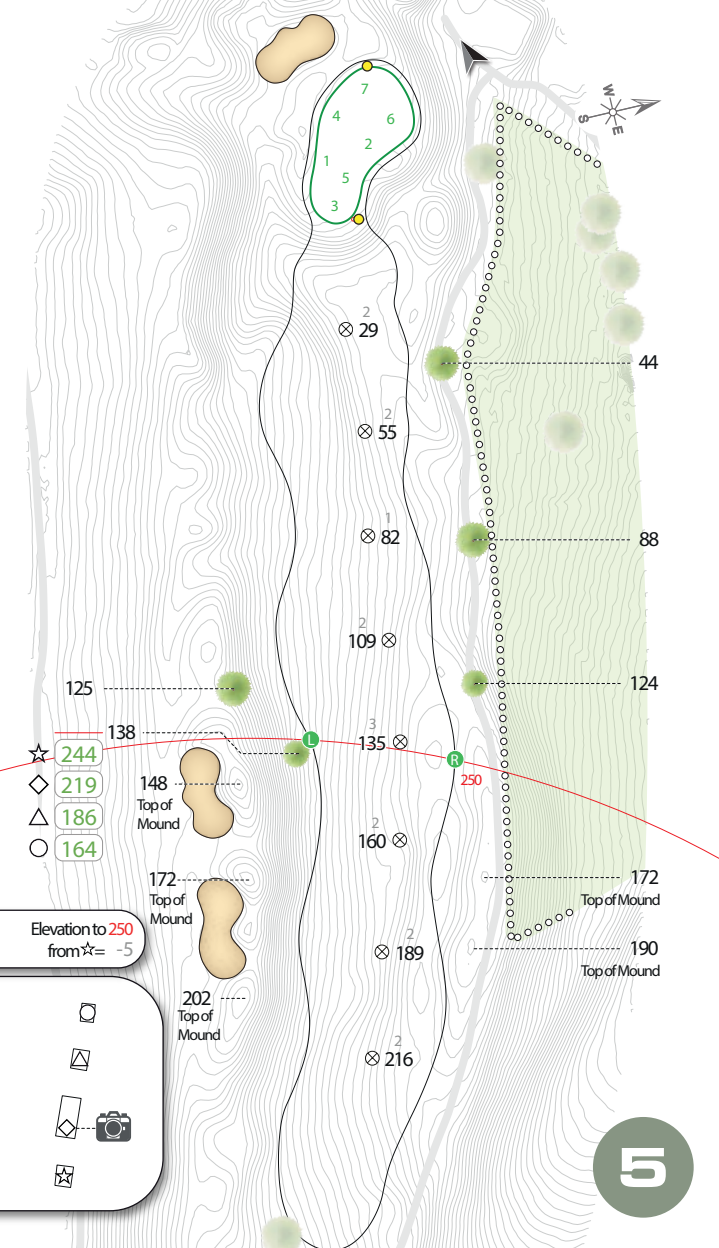

Represents out of bounds areas for the hole

Green numbers represent possible pin locations for the hole

Symbols:

Drain Covers

Tee Positions

Sprinklers

Left & Right of Fairways

Next Tee Direction

- ☆ 261
- ◇ 245
- △ 210
- 200
- ☆ 220
- ◇ 204
- △ 166
- 156

Elevation to 250
from ☆ = +22

- 245 --- Thick Rough
- 180 ☆
- 164 ◇
- 128 △
- 118 ○

- ★ 244
- ◇ 219
- △ 186
- 164

L

R

Elevation to 250
from ☆ = -5

A set of navigation icons including a camera, a map, a camera, and a star.

500 476 442 420

Par
5

6

30
25
20
15
10
5
0

31

★199	236	248
◇176	212	225
△141	176	189
○119	155	167

L