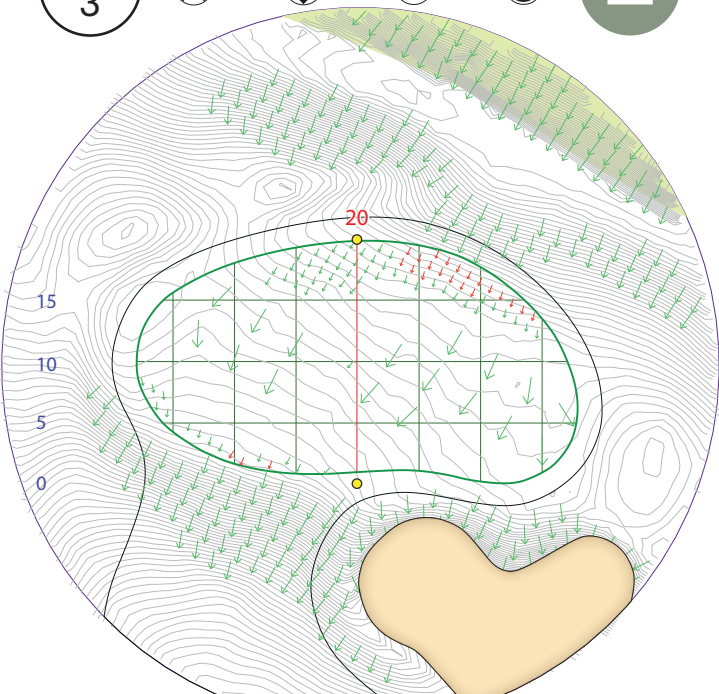

LEGEND

All distances are measured in **METRES** to the **FRONT** of the green.

Grey lines indicate the ground contours

Red number on green pages indicates green depth in metres from the front edge of the green - ●

Represents out of bounds areas for the hole

Green numbers represent possible pin locations for the hole

Symbols:

Drain Covers

Tee Positions

Sprinklers

Left & Right of Fairways

Next Tee Direction

1

Par
3

172

166

151

136

2

Left Edge
of Green

Right Edge
of Green

20

- ☆ 162 +11
- ◇ 156
- △ 141
- 126

2

Par
4

391

350

315