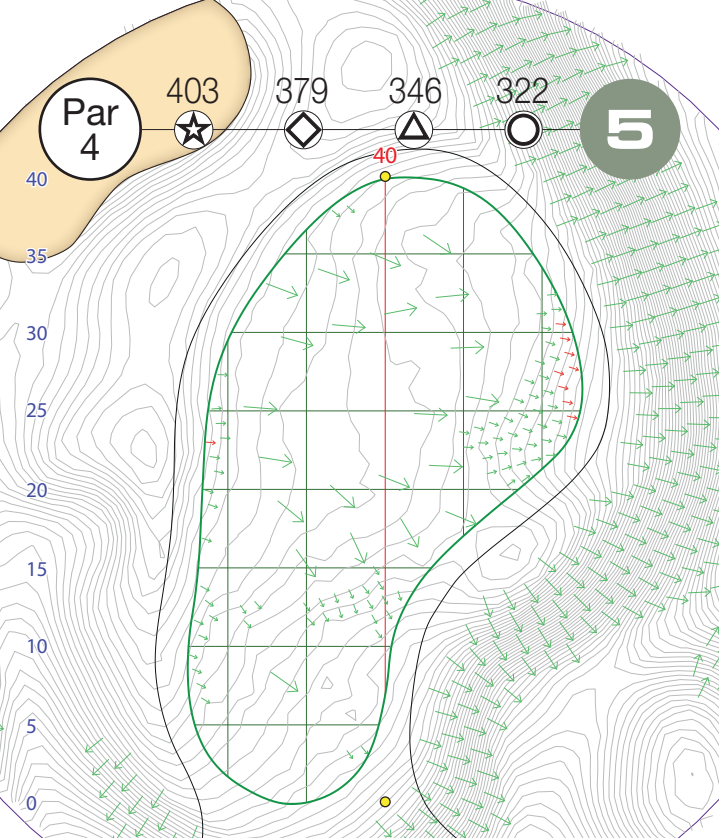

LEGEND

All distances are measured in **METRES** to the **FRONT** of the green.

Grey lines indicate the ground contours

Red number on green pages indicates green depth in metres from the front edge of the green - ●

Represents out of bounds areas for the hole

Green numbers represent possible pin locations for the hole

Symbols:

Drain Covers

Tee Positions

Sprinklers

Left & Right of Fairways

Next Tee Direction

405

4

★ 180

◇ 164

△ 128

○ 118

L

R

- ☆ 261
- ◇ 245
- △ 210
- 200
- ☆ 220
- ◇ 204
- △ 166
- 156

Elevation to 250
from ☆ = +22

- 245 --- Thick Rough
- 180 ☆
- 164 ◇
- 128 △
- 118 ○

- ★ 244
- ◇ 219
- △ 186
- 164

L

R

Elevation to 250
from ☆ = -5