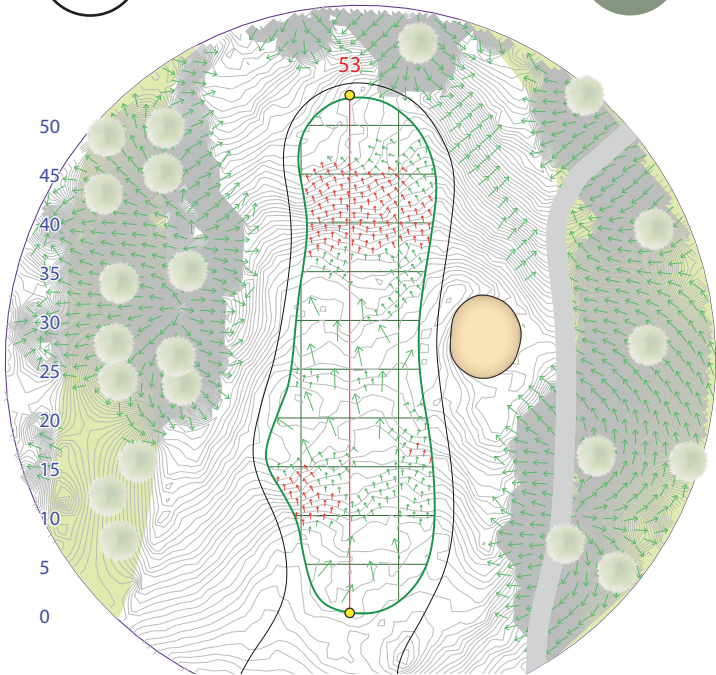

LEGEND

All distances are measured in **METRES** to the **FRONT** of the green.

Grey lines indicate the ground contours

Red number on green pages indicates green depth in metres from the front edge of the green - ●

Represents out of bounds areas for the hole

Green numbers represent possible pin locations for the hole

Symbols:

Drain Covers

Tee Positions

Sprinklers

Left & Right of Fairways

Next Tee Direction

R

Par
3

144

122

117

97

7

Left Edge
of Green