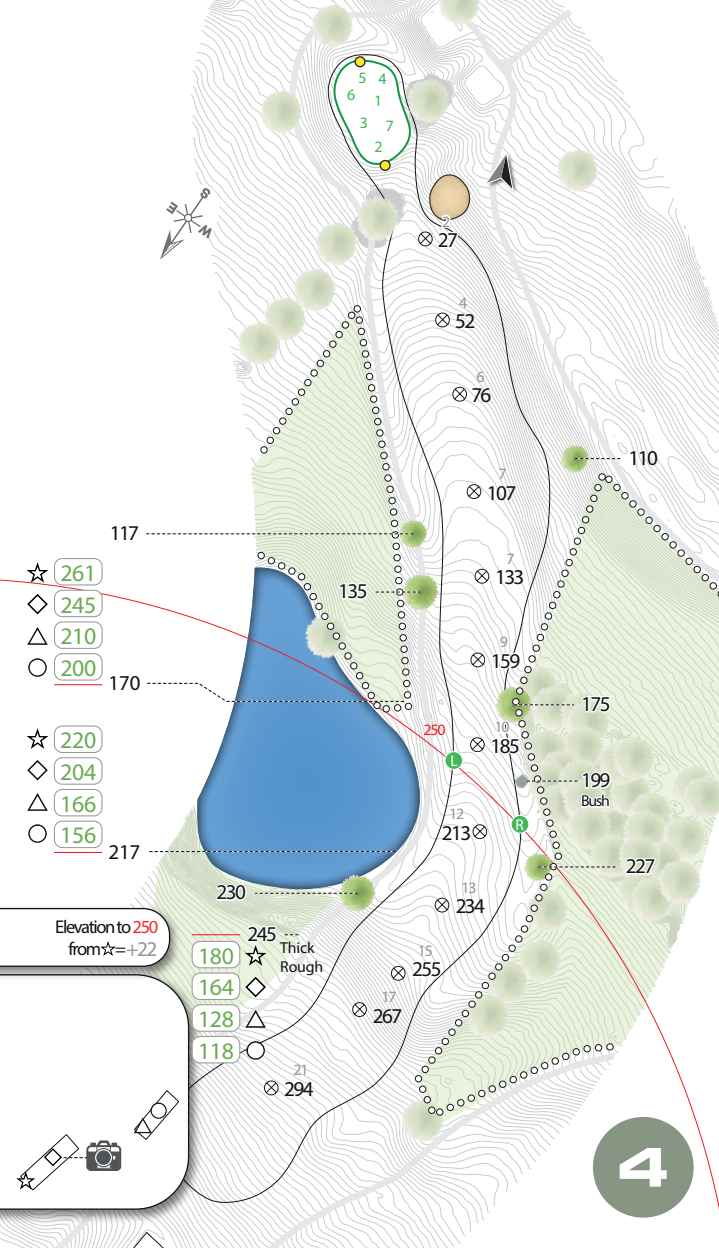

LEGEND

All distances are measured in **METRES** to the **FRONT** of the green.

Grey lines indicate the ground contours

Red number on green pages indicates green depth in metres from the front edge of the green - ●

Represents out of bounds areas for the hole

Green numbers represent possible pin locations for the hole

Symbols:

Drain Covers

Tee Positions

Sprinklers

Left & Right of Fairways

Next Tee Direction

405

4

★ 180

◇ 164

△ 128

○ 118

L

R

- ☆ 261
- ◇ 245
- △ 210
- 200
- ☆ 220
- ◇ 204
- △ 166
- 156

Elevation to 250
from ☆ = +22

- 245 --- Thick Rough
- 180 ☆
- 164 ◇
- 128 △
- 118 ○

- ★ 244
- ◇ 219
- △ 186
- 164

L

R

Elevation to 250
from ☆ = -5