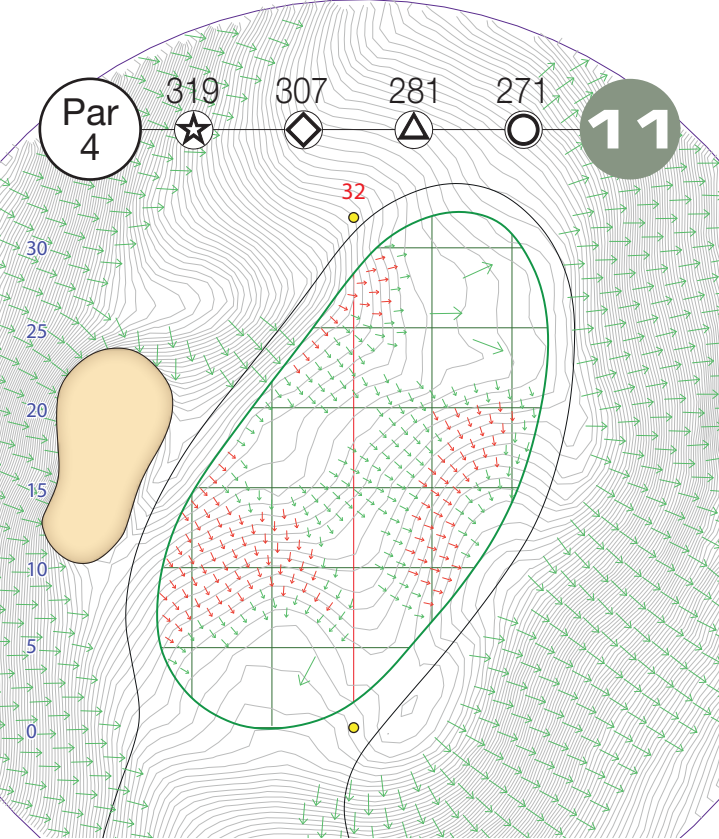

Represents out of bounds areas for the hole

Green numbers represent possible pin locations for the hole

Symbols:

Drain Covers

Tee Positions

Sprinklers

Left & Right of Fairways

Next Tee Direction

8
⊗ 108

9
⊗ 133

11
⊗ 155

13
⊗ 187

54

233 ☆

221 ◇

191 △

177 ○

99

112
Top of Mound

127
Top of Mound

136

151
Top of Mound

166

Elevation to 250
from ☆ = -19

10

165	★181	★188	★209
153	◇169	◇176	◇198
126	△143	△150	△172
117	○134	○141	○163

250

3
⊗ 28

3
⊗ 54

☆ 209
◇ 198
△ 172
○ 163

6
⊗ 81

75